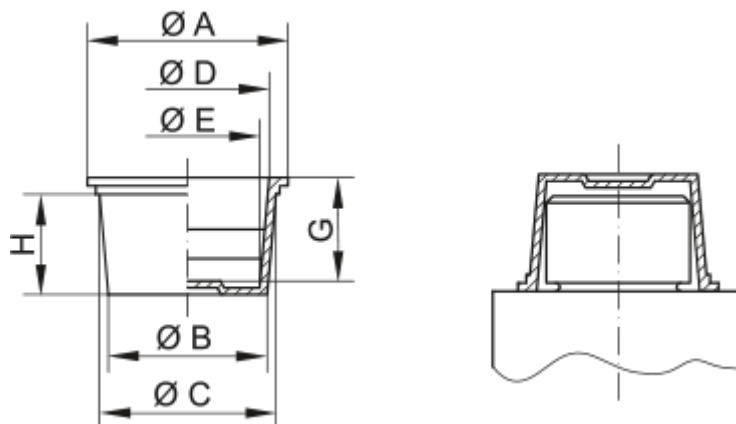

Article number: 59GPN610U35

Description: KLEE Universal plugs GPN 610 U - (\varnothing 46,6-51/ \varnothing 48,7-45,2)

Measures

A = 55

B = 46.6

C = 51

D = 48.7

E = 45.2